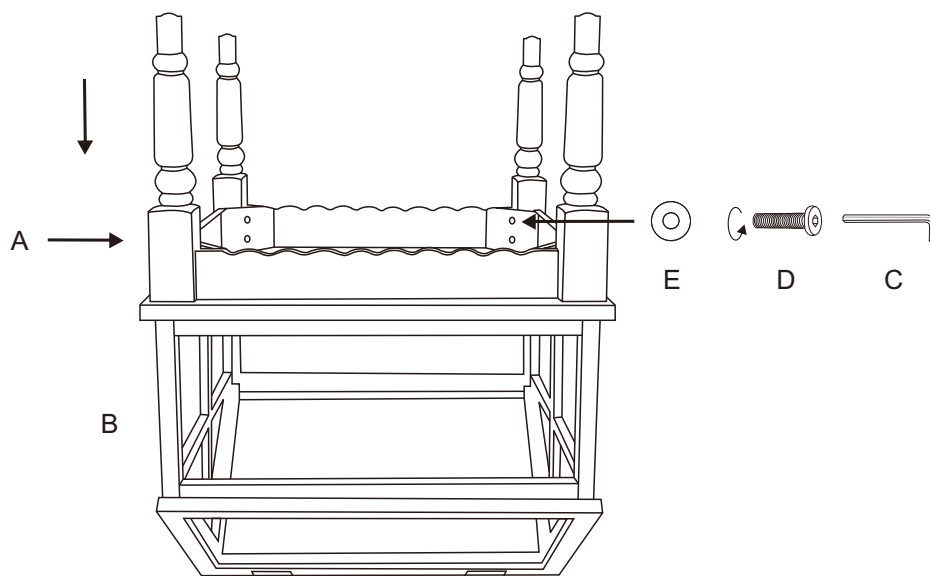

LOBERON

COMING HOME

Ax4 	Bx1 	Cx1 	Dx8  Ø 6x30mm	Ex8  Ø 6mm Ø 15mm
--	--	--	---	---

1

2