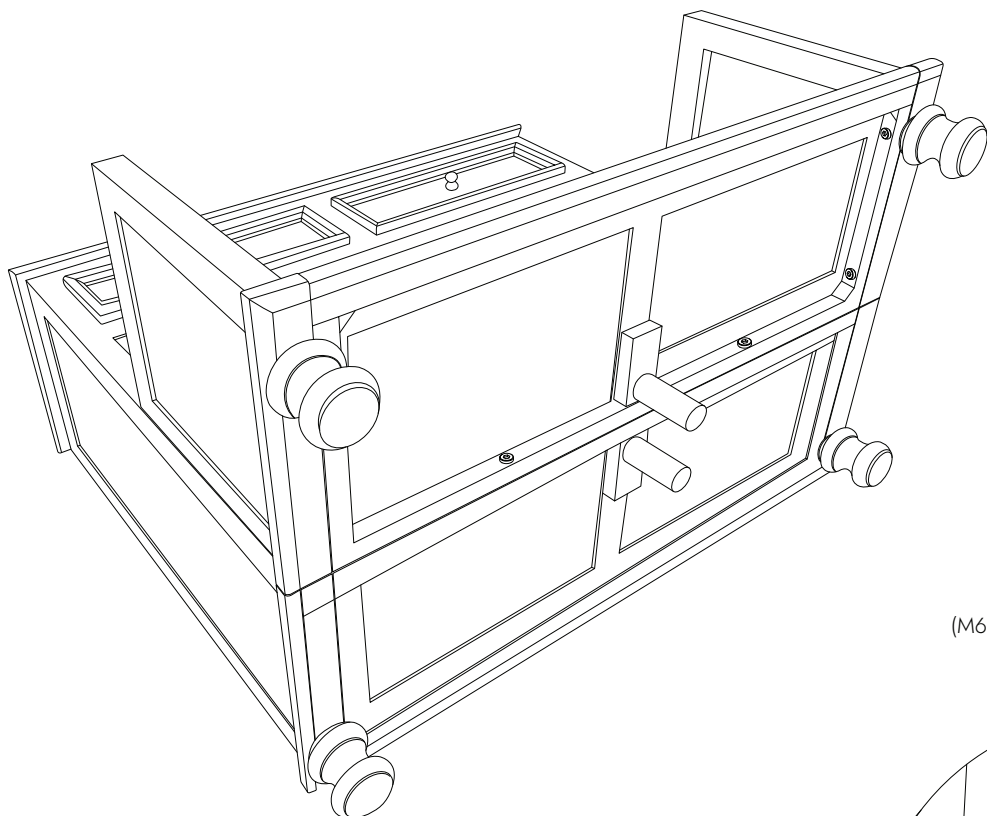

# LOBERON

COMING HOME

(M6X60 mm) F H (M5)