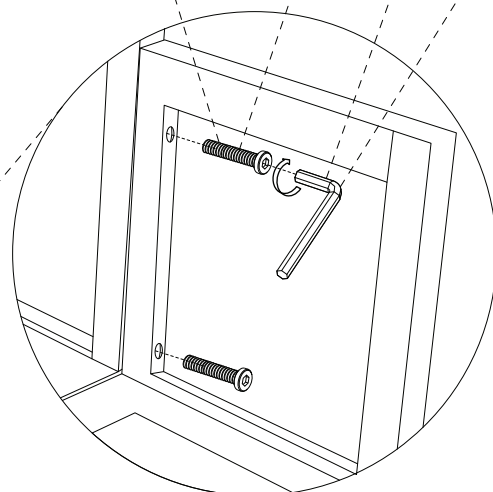

# LOBERON

COMING HOME

(M6X60 mm) F H (M5)