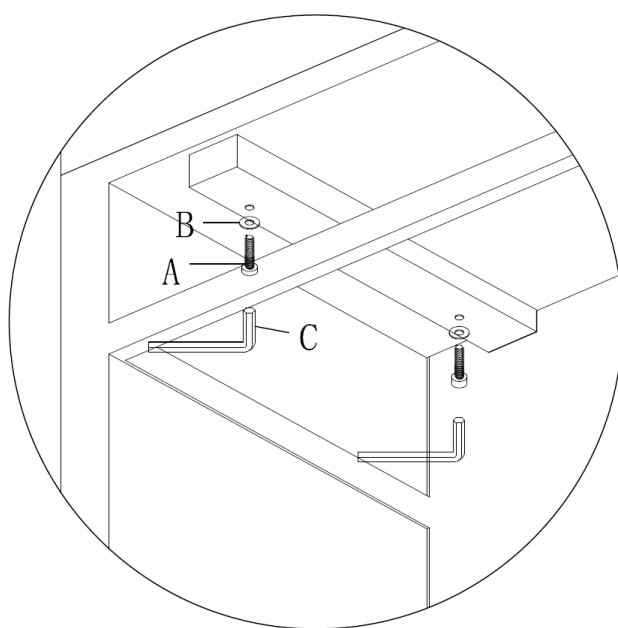

LOBERON

COMING HOME

2