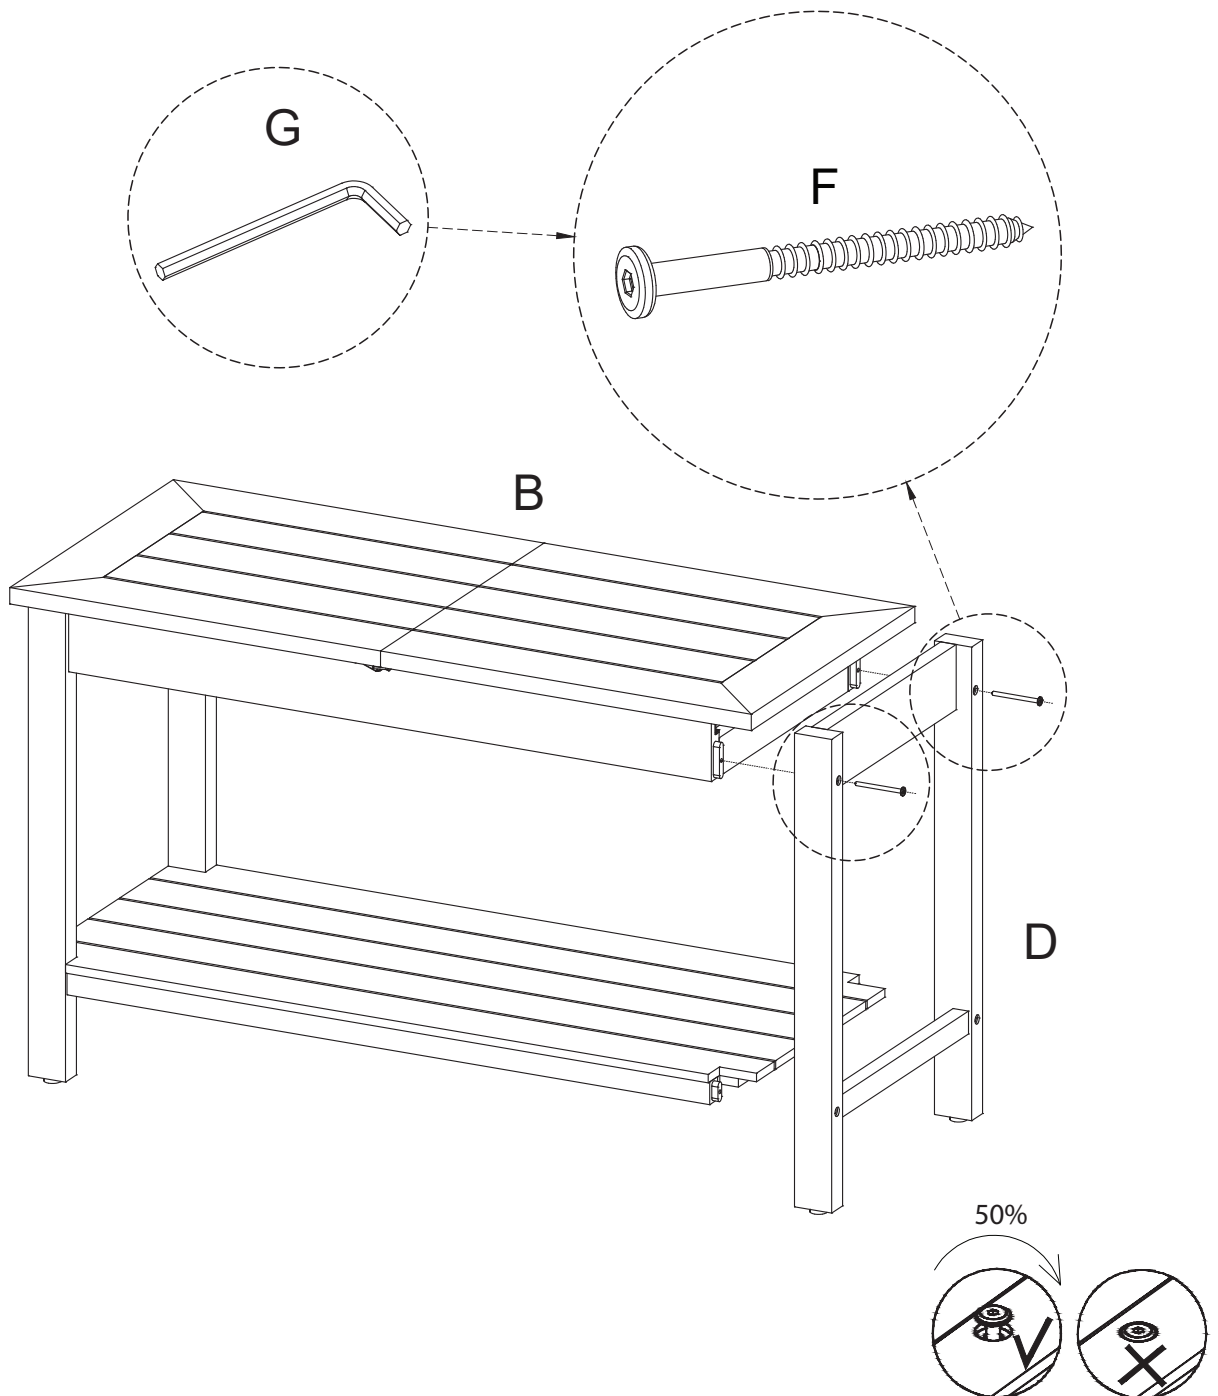

LOBERON

COMING HOME

3