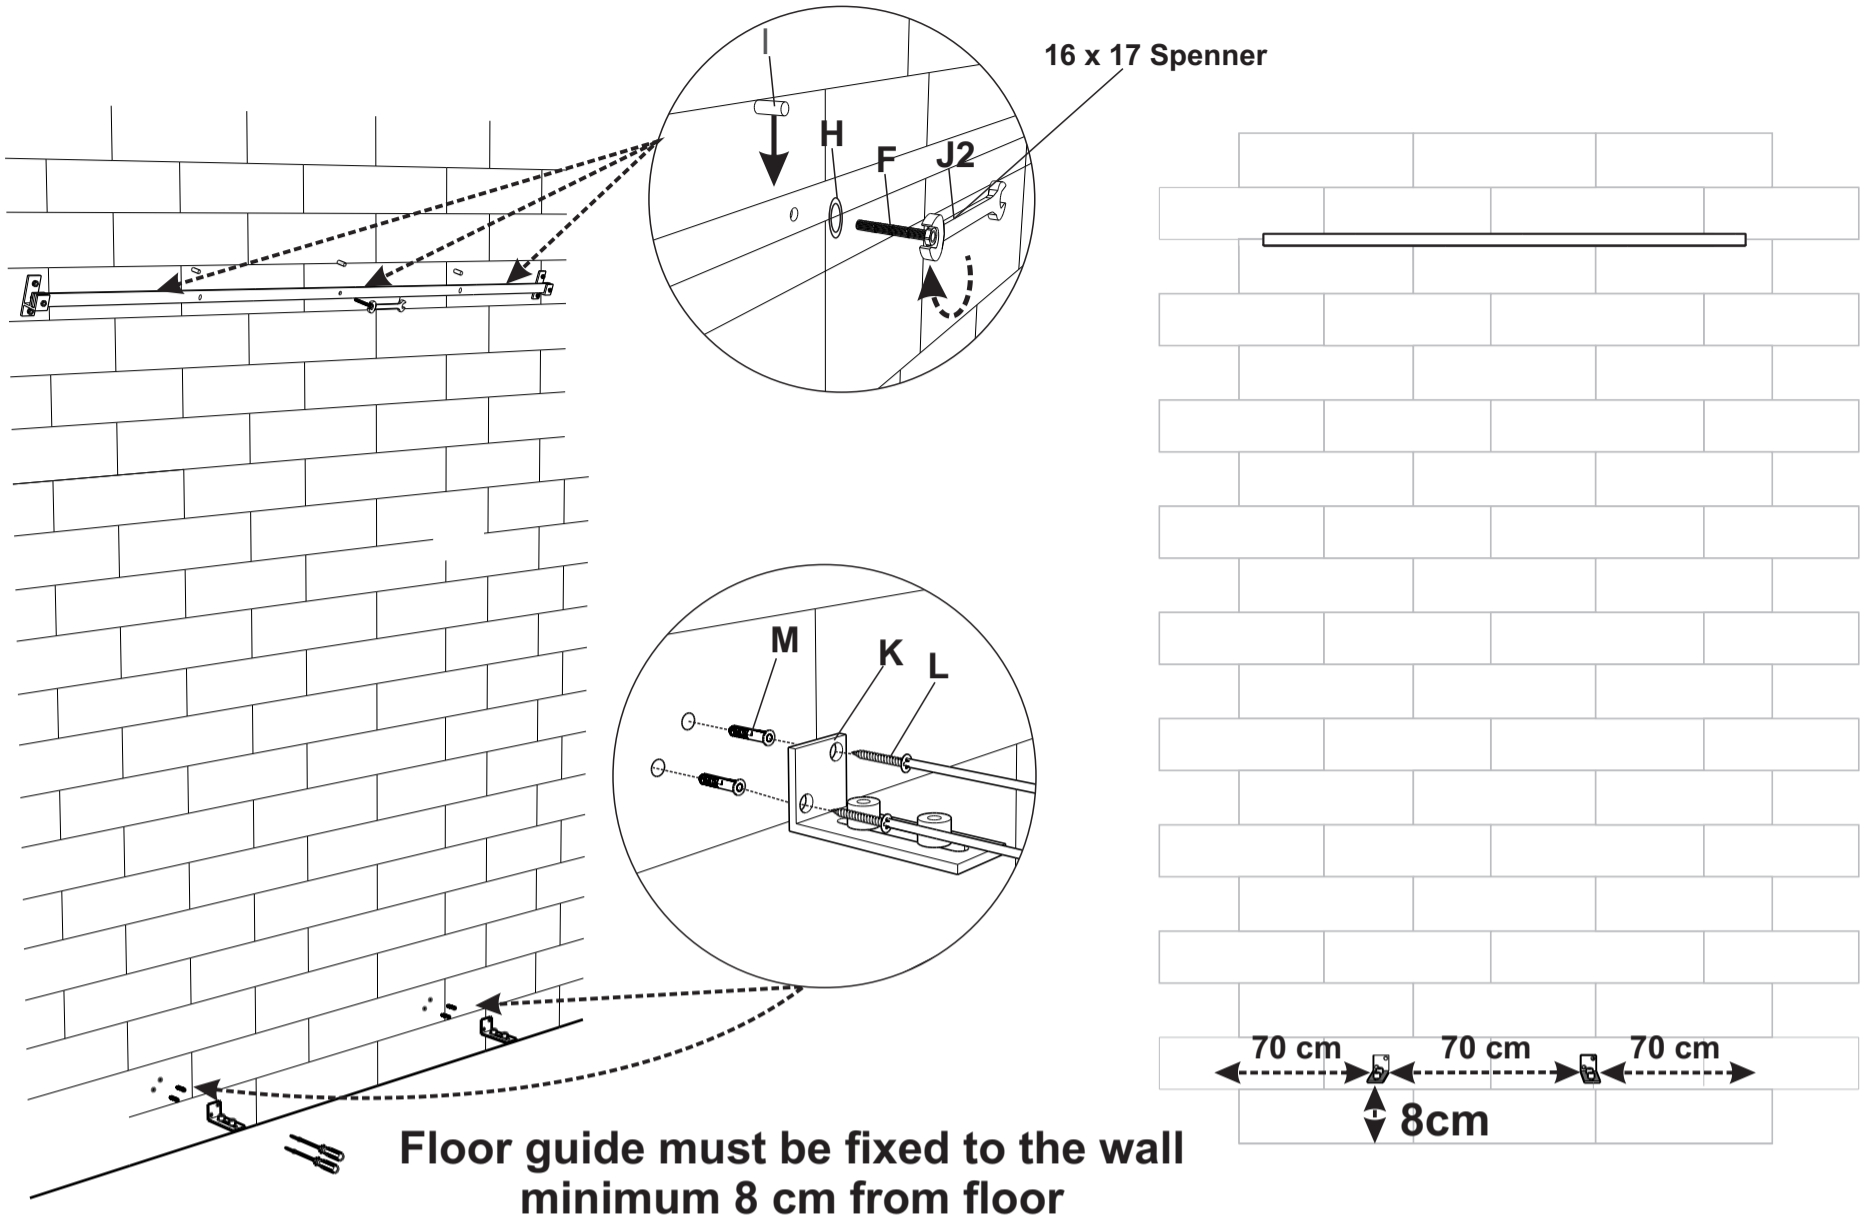

LOBERON

COMING HOME

Ax1 	Cx02 	Gx07 	Kx02
	Dx04 	Hx07 	Lx04
Bx1 	Ex02 	Ix03 	Mx04
	Fx03 	J1x01 	Nx01
		J2x01 	

1

2

16 x 17 Spanner

Above metal rail for sliding door must be minimum 225 cm from floor to fix floor guides.

3

14 x 15 Spanner

4

5

Floor guide is adjustable with the help of allen key to the bottom.

6