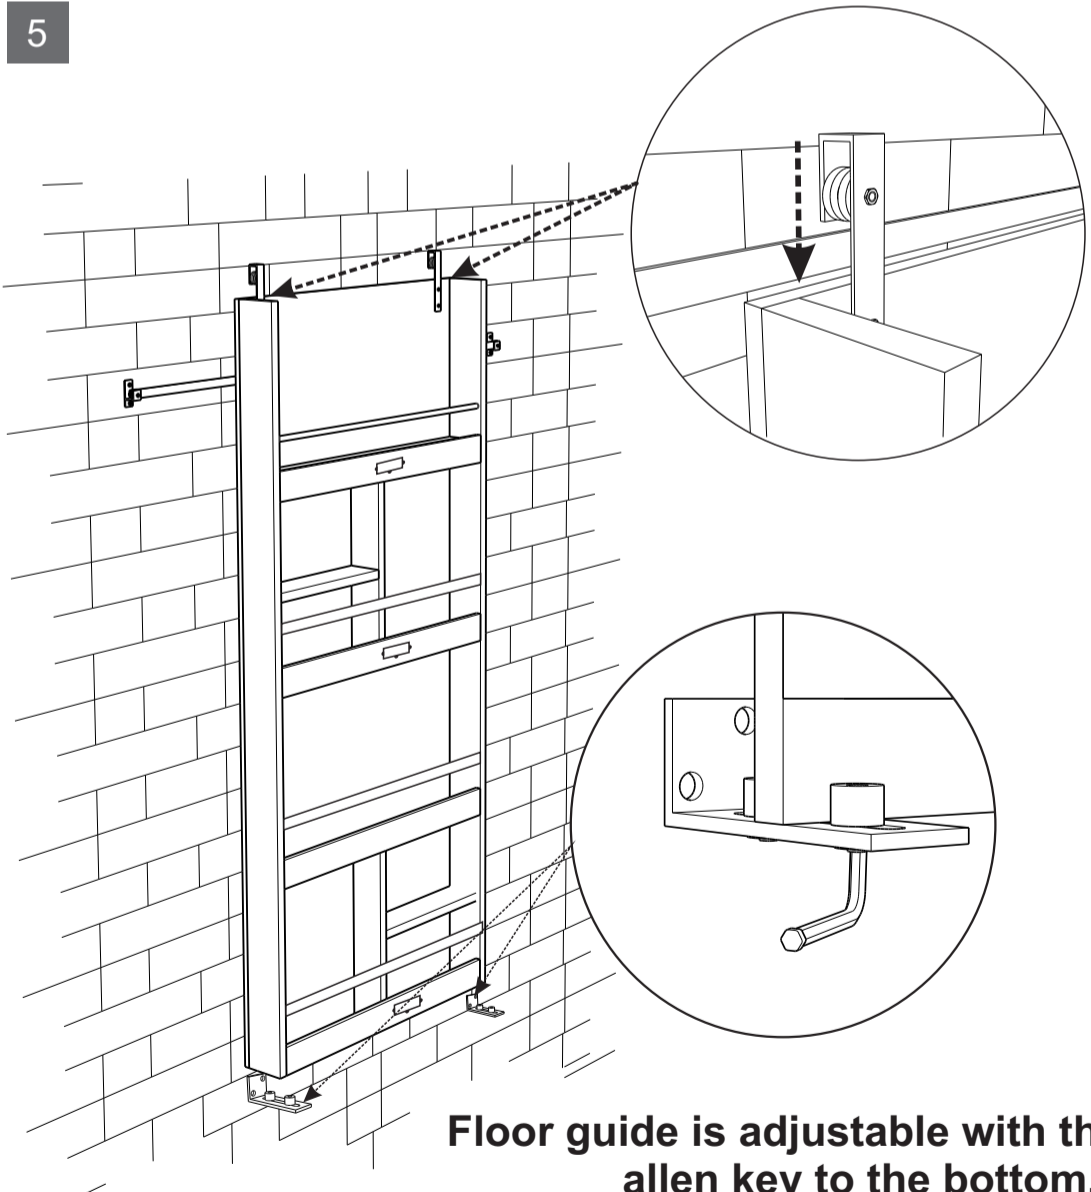

LOBERON

COMING HOME

Ax1 	Cx02 	Gx07 	Kx02
	Dx04 	Hx07 	Lx04
Bx1 	Ex02 	Ix03 	Mx04
	Fx03 	J1x01 	Nx01
		J2x01 	

1

2

16 x 17 Spanner

Above metal rail for sliding door must be minimum 225 cm from floor to fix floor guides.

3

14 x 15 Spanner

4

5

Floor guide is adjustable with the help of allen key to the bottom.

6