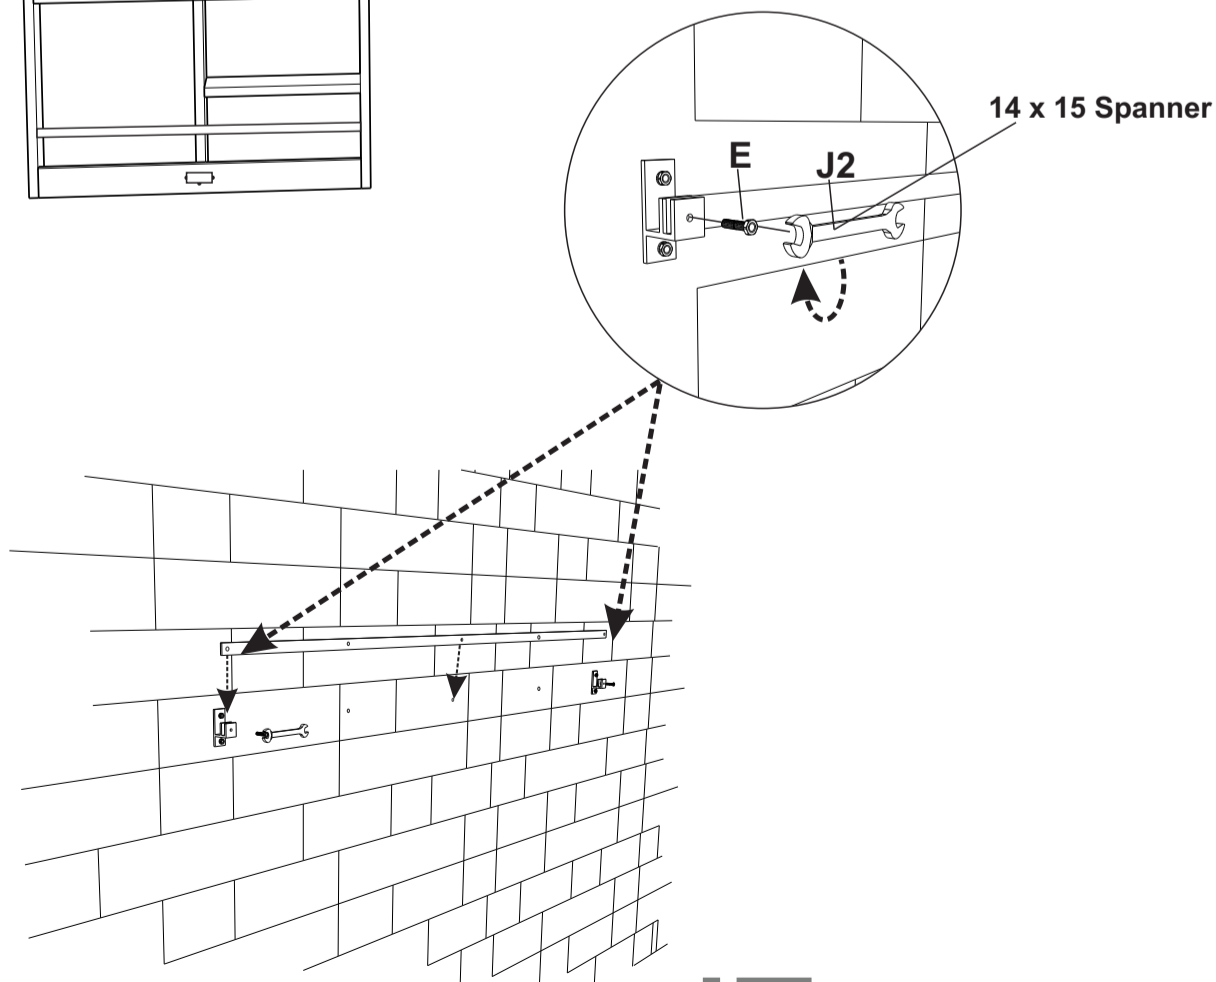

LOBERON

COMING HOME

Ax1 	Cx02 	Gx07 	Kx02
	Dx04 	Hx07 	Lx04
Bx1 	Ex02 	Ix03 	Mx04
	Fx03 	J1x01 	Nx01
		J2x01 	

1

2

16 x 17 Spanner

Above metal rail for sliding door must be minimum 225 cm from floor to fix floor guides.

3

14 x 15 Spanner

4

5

Floor guide is adjustable with the help of allen key to the bottom.

6