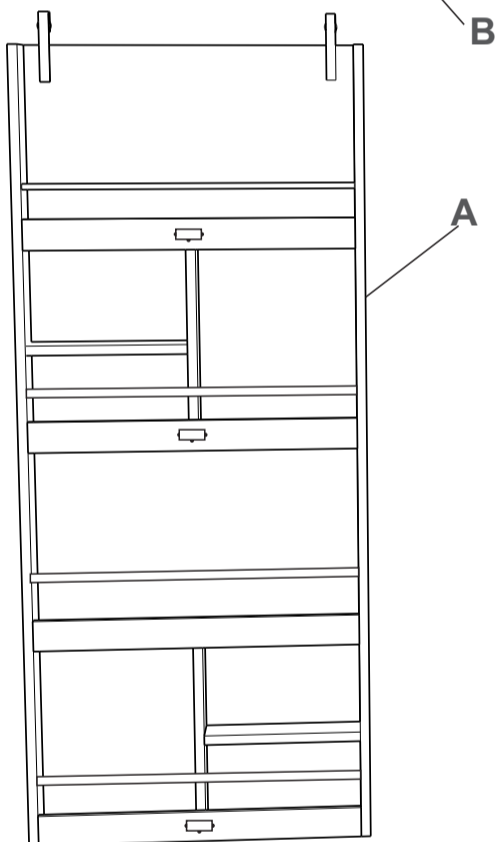

LOBERON

COMING HOME

Ax1 	Cx02 	Gx07 	Kx02
	Dx04 	Hx07 	Lx04
Bx1 	Ex02 	Ix03 	Mx04
	Fx03 	J1x01 	Nx01
		J2x01 	

1

2

16 x 17 Spanner

Above metal rail for sliding door must be minimum 225 cm from floor to fix floor guides.

3

14 x 15 Spanner

4

5

Floor guide is adjustable with the help of allen key to the bottom.

6