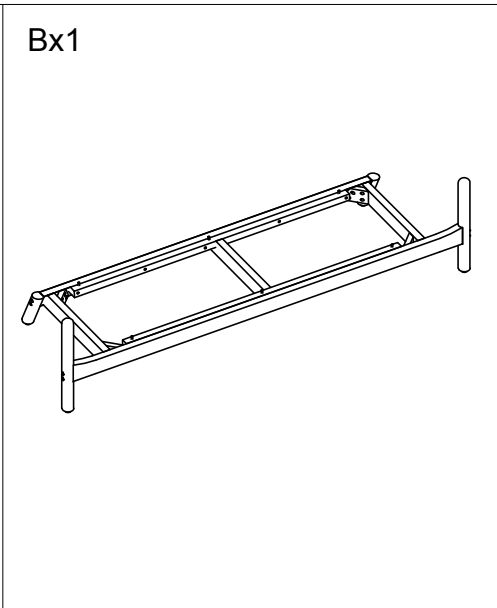

LOBERON

COMING HOME

LOBERON

COMING HOME

<p>Fx2</p> 	<p>Gx2</p> 	<p>Hx8</p>  <p>Ø 6x45 mm</p> <p>Ix8</p>  <p>Ø8mm Ø16mm</p> <p>Jx2</p>  <p>Ø 4 mm</p>
---	---	--