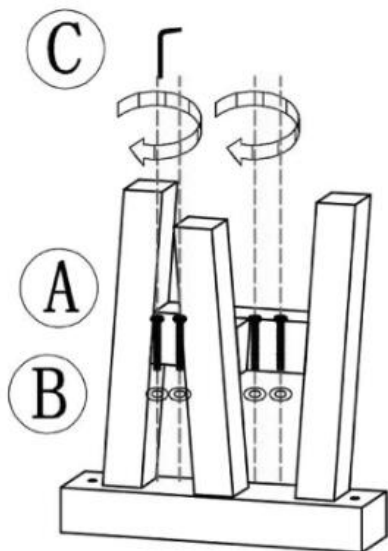

LOBERON

COMING HOME

AX8

∅10x55mm

BX8

8x22mm

CX1

M6

1